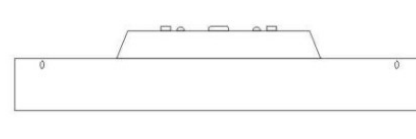

INOXX SURFACE

D92069

GENERAL

Series: Innox
Brand: Milan
Division: Design
Mounting Type: Surface
Mounting Location: Ceiling
Subcategory: Ambient

PHYSICAL

Shape: Round
Diameter (mm): 370
Diameter (in): 14 1/2
Height (mm): 76
Height (in): 3
Weight (kg): 3.6
Weight (lbs): 8
Diffuser: White Acid-etched Satin Opal Glass
Fixture Finish: SST
Fixture Material: Glass / Aluminum

ELECTRICAL

Number of Lamps: 1
Lamp Type: T5 Circline Fluorescent
Bulb Included: Bulb Not Included
Total Output Wattage (W): 40
Max. Wattage Per Lamp (W): 40
Lamp Base: 2GX13
Dimming: Non-Dimmable
Input Voltage (V): 120
Lamp Voltage (V): 120

LED

OPTICAL

RATINGS AND CERTIFICATIONS

Certified By: CSA Certified to UL and CSA Standards
IP rating: IP20

PROJECT	_____
TYPE	_____
NOTES	_____
QUANTITY	_____
DATE	_____

370mm 14 9/16"

76mm 3"