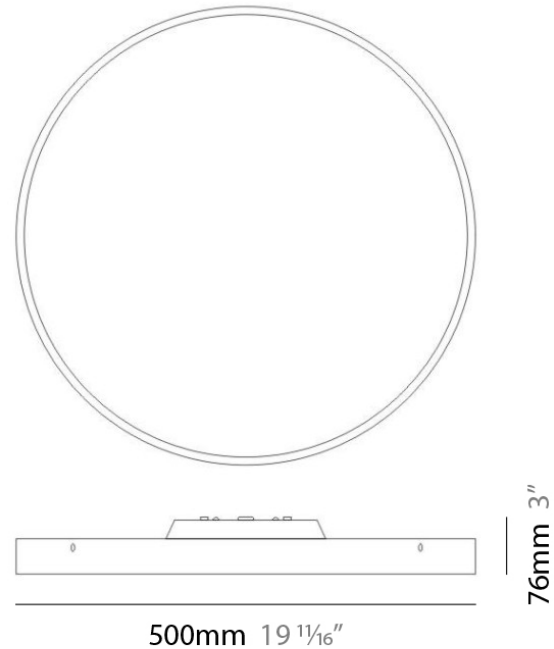

D92071

PROJECT	_____
TYPE	_____
NOTES	_____
QUANTITY	_____
DATE	_____

GENERAL

Series: Inoxx
Brand: Milan
Division: Design
Mounting Type: Surface
Mounting Location: Ceiling
Subcategory: Ambient

PHYSICAL

Shape: Round
Diameter (mm): 500
Diameter (in): 19 1/4
Height (mm): 76
Height (in): 3
Weight (kg): 4.5
Weight (lbs): 10
Diffuser: White Acid-etched Satin Opal Glass
Fixture Finish: SST
Fixture Material: Glass / Aluminum

ELECTRICAL

Number of Lamps: 1
Lamp Type: T5 Circline Fluorescent
Bulb Included: Bulb Not Included
Total Output Wattage (W): 40
Max. Wattage Per Lamp (W): 40
Lamp Base: 2GX13
Dimming: Non-Dimmable
Input Voltage (V): 120
Lamp Voltage (V): 120

LED

OPTICAL

RATINGS AND CERTIFICATIONS

Certified By: CSA Certified to UL and CSA Standards
IP rating: IP20